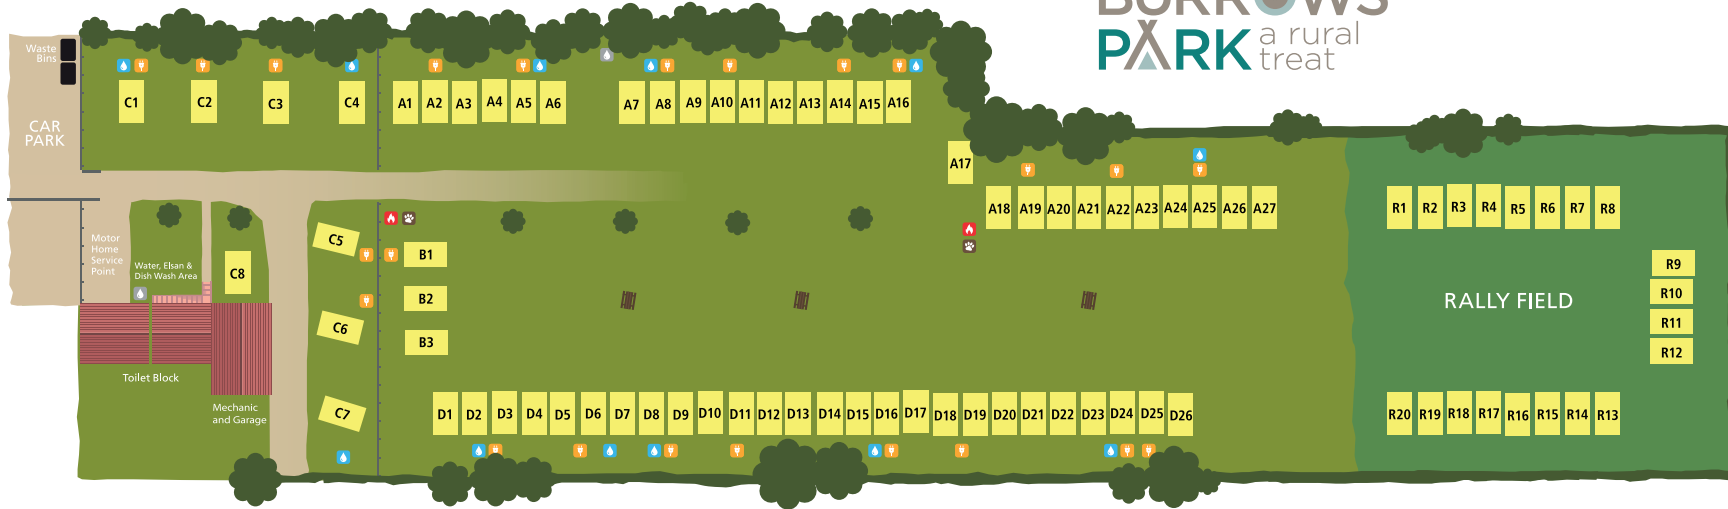

# BURROWS PARK a rural treat

-  Water
-  Elsan Point Grey Water
-  Electricity
-  Dog Waste Bin
-  Fire Point
-  Picnic Bench